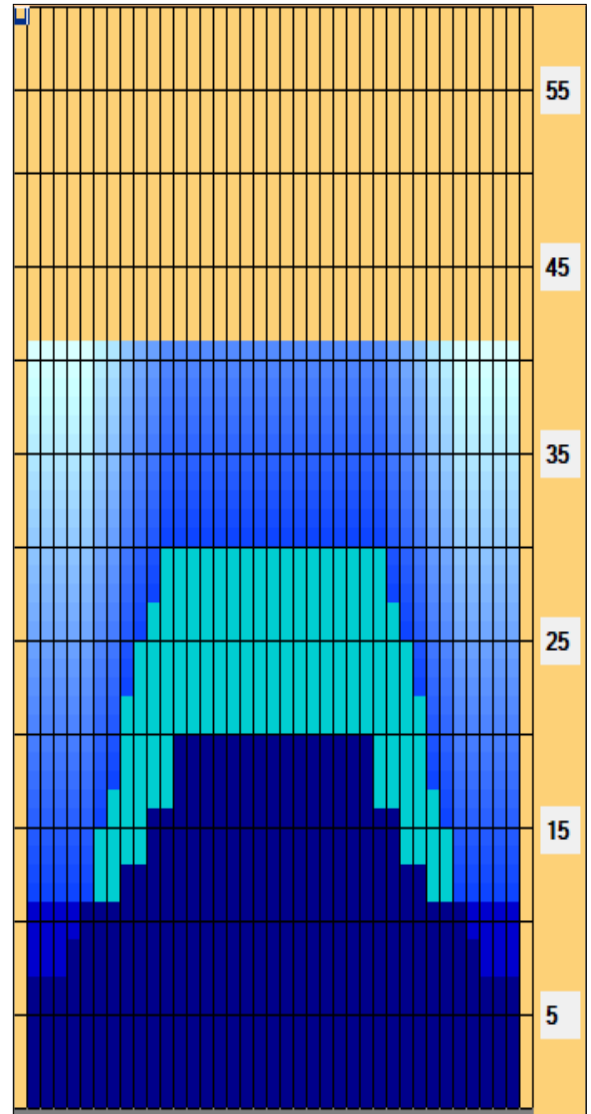

2020 World Bowling - Rome

Oil Pattern Distance: 41 Feet   **Reverse Brush Drop:** 34 Feet   **Oil Per Board:** 50 uL
Forward Oil Total: 21.35 mL   **Reverse Oil Total:** 4.7 mL   **Volume Oil Total:** 26.05 mL
Forward Boards Crossed: 427 Boards   **Reverse Boards Crossed:** 94 Boards   **Total Boards Crossed:** 521 Boards

	Start	Stop	Loads	Speed	Crossed	Start	End	Feet	T.Oil
1	2L	2R	5	14	185	0.0	7.9	7.9	9250
2	5L	5R	1	14	31	7.9	9.8	1.9	1550
3	6L	6R	1	14	29	9.8	11.7	1.9	1450
4	7L	7R	2	14	54	11.7	15.6	3.9	2700
5	8L	8R	1	14	25	15.6	17.5	1.9	1250
6	9L	9R	2	18	46	17.5	22.6	5.1	2300
7	10L	10R	1	18	21	22.6	25.1	2.5	1050
8	11L	11R	1	18	19	25.1	27.6	2.5	950
9	12L	12R	1	18	17	27.6	30.1	2.5	850
10	2L	2R	0	22	0	30.1	33.0	2.9	0
11	2L	2R	0	30	0	33.0	41.0	8.0	0

	Start	Stop	Loads	Speed	Crossed	Start	End	Feet	T.Oil
1	2L	2R	0	30	0	41.0	20.0	-21.0	0
2	13L	13R	1	26	15	20.0	16.4	-3.6	750
3	11L	11R	1	22	19	16.4	13.3	-3.1	950
4	9L	9R	1	18	23	13.3	10.8	-2.5	1150
5	2L	2R	1	18	37	10.8	8.3	-2.5	1850
6	2L	2R	0	14	0	8.3	0.0	-8.3	0

Conditioner:
Type In or Select
One

TransferType:
Type In or Select
One

- Forward
- Reverse
- Combined
- Buff