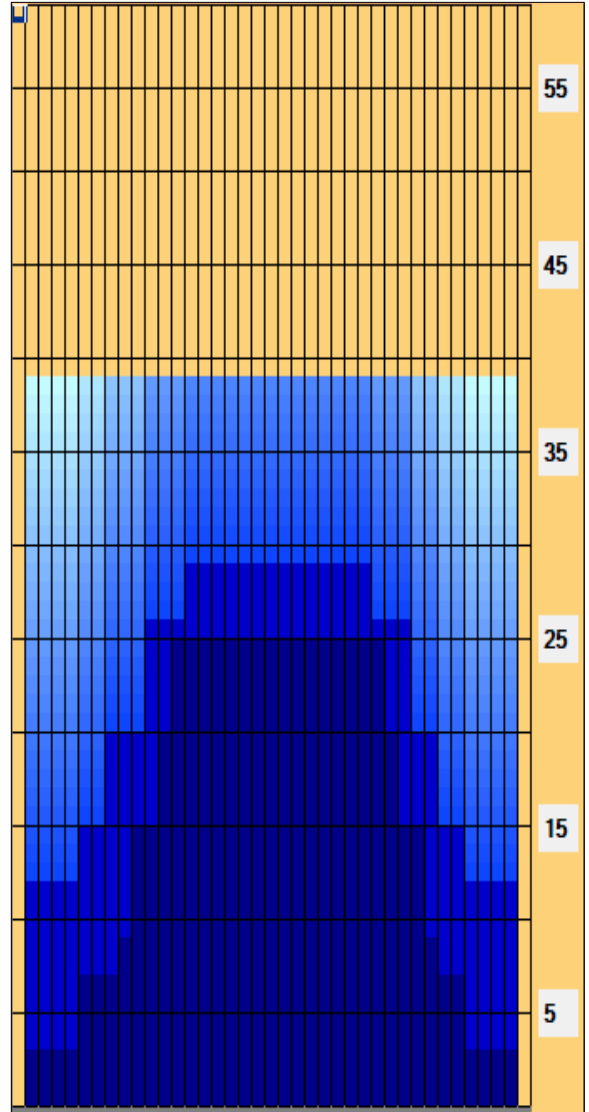

#3Z Kegel Sport Series - WINDING ROAD V2 - 39F_26.7mL

Oil Pattern Distance: 39 Feet   **Reverse Brush Drop:** 39 Feet   **Oil Per Board:** 50 uL
Forward Oil Total: 16.35 mL   **Reverse Oil Total:** 10.35 mL   **Volume Oil Total:** 26.7 mL
Forward Boards Crossed: 327 Boards   **Reverse Boards Crossed:** 207 Boards   **Total Boards Crossed:** 534 Boards

	Start	Stop	Loads	Speed	Crossed	Start	End	Feet	T.Oil
1	2L	2R	3	14	111	0.0	3.9	3.9	5550
2	6L	6R	2	14	58	3.9	7.8	3.9	2900
3	9L	8R	1	14	24	7.8	9.7	1.9	1200
4	10L	9R	3	14	66	9.7	15.6	5.9	3300
5	12L	11R	2	18	36	15.6	20.7	5.1	1800
6	13L	12R	2	18	32	20.7	25.8	5.1	1600
7	2L	2R	0	22	0	25.8	34.0	8.2	0
8	2L	2R	0	30	0	34.0	39.0	5.0	0

	Start	Stop	Loads	Speed	Crossed	Start	End	Feet	T.Oil
1	2L	2R	0	30	0	39.0	29.0	-10.0	0
2	14L	13R	1	22	14	29.0	25.9	-3.1	700
3	11L	10R	2	22	40	25.9	19.7	-6.2	2000
4	8L	8R	2	18	50	19.7	14.6	-5.1	2500
5	6L	6R	1	18	29	14.6	12.1	-2.5	1450
6	2L	2R	2	18	74	12.1	7.0	-5.1	3700
7	2L	2R	0	14	0	7.0	0.0	-7.0	0

Conditioner:
Type In or Select One

TransferType:
Type In or Select One

- Forward
- Reverse
- Combined
- Buff