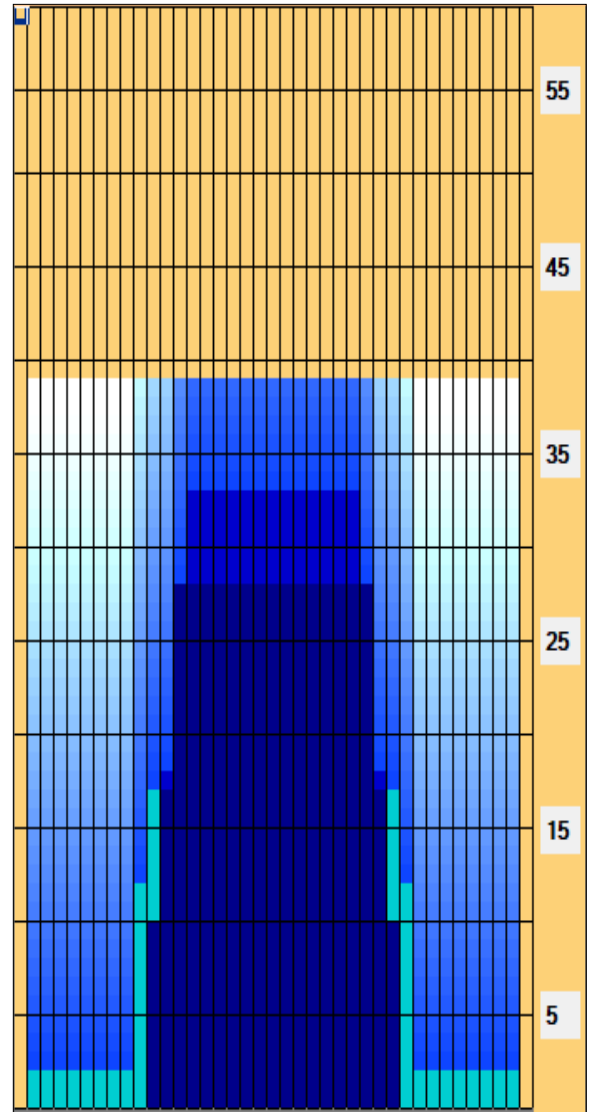

#2Z Kegel Recreation Series - EASY STREET

39F_22.4mL

Oil Pattern Distance: 39 Feet   **Reverse Brush Drop:** 39 Feet   **Oil Per Board:** 50 uL
Forward Oil Total: 12.8 mL   **Reverse Oil Total:** 9.6 mL   **Volume Oil Total:** 22.4 mL
Forward Boards Crossed: 256 Boards   **Reverse Boards Crossed:** 192 Boards   **Total Boards Crossed:** 448 Boards

	Start	Stop	Loads	Speed	Crossed	Start	End	Feet	T.Oil
1	2L	2R	2	18	74	0.0	2.5	2.5	3700
2	10L	10R	4	18	84	2.5	12.7	10.2	4200
3	11L	11R	2	18	38	12.7	17.8	5.1	1900
4	13L	13R	4	18	60	17.8	28.0	10.2	3000
5	2L	2R	0	22	0	28.0	33.0	5.0	0
6	2L	2R	0	30	0	33.0	39.0	6.0	0

	Start	Stop	Loads	Speed	Crossed	Start	End	Feet	T.Oil
1	2L	2R	0	30	0	39.0	33.0	-6.0	0
2	14L	14R	2	18	26	33.0	27.9	-5.1	1300
3	13L	13R	4	18	60	27.9	17.7	-10.2	3000
4	12L	12R	4	14	68	17.7	9.8	-7.9	3400
5	11L	11R	2	14	38	9.8	5.9	-3.9	1900
6	2L	2R	0	14	0	5.9	0.0	-5.9	0

Conditioner:
Type In or Select
One

TransferType:
Type In or Select
One

- Forward
- Reverse
- Combined
- Buff